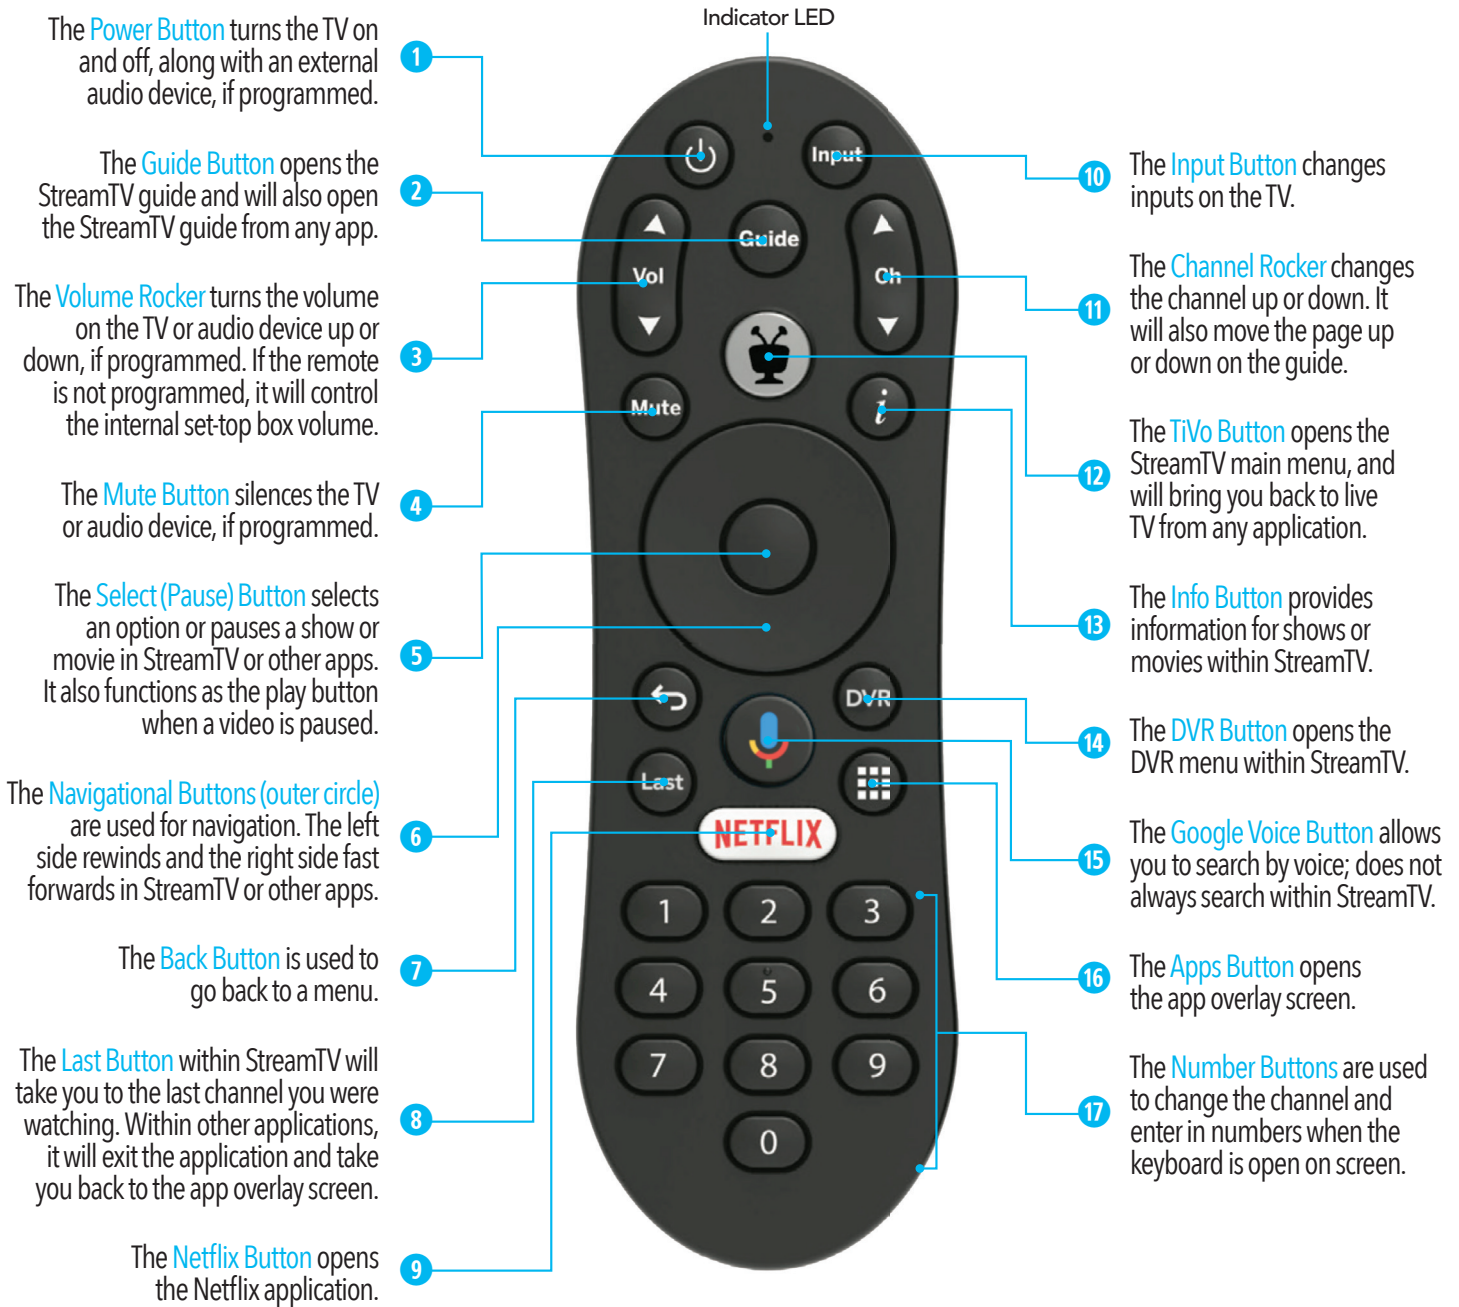

StreamTV EVO FORCE 1 REMOTE CONTROL

419.724.9800 • NW Ohio/SE Michigan
419.627.0800 • Erie County

To learn more,
scan the QR code
to watch helpful
videos or visit
BuckeyeBroadband.com/StreamTV